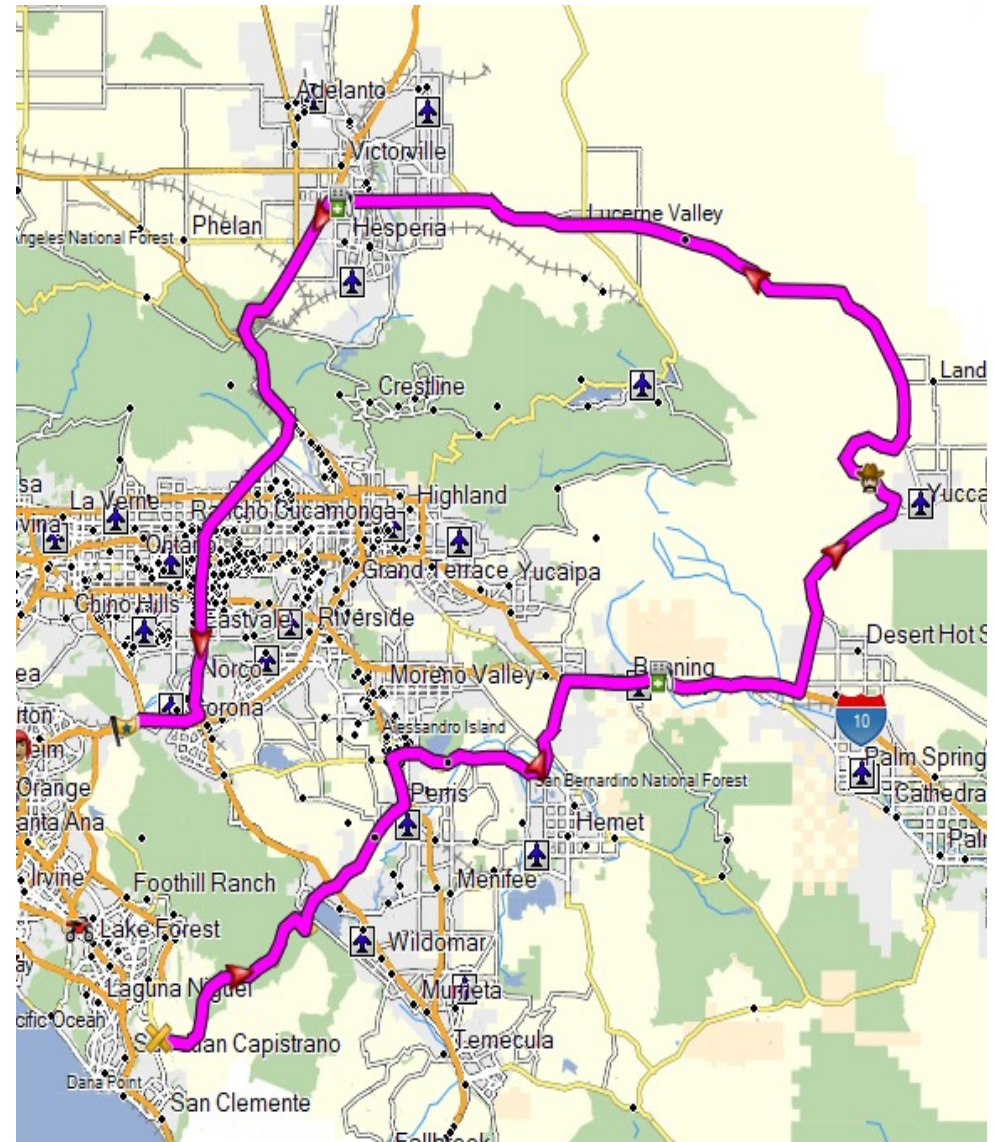

Pappy & Harriet's

Meet up: Sendero Marketplace

Meet at 7:30 a.m. and Kick stands up: 8:00 a.m.

Times are estimates. It's all about the Journey!

Left turn	on Ortega	
Left turn	on Grand Ave	25.5
Right turn	on Collier Ave	29.4
Left turn	on Central Ave	29.9
Left turn	on D Street	39.5
Straight	I – 215 North Ramp	40.0
Exit Right	Exit 22 Romona Expwy	43.7
Right turn	on Romona Expwy	44.0
Left turn	on Sanderson Avenue	59.5
Left turn	on E. 4 th Street	67.4
Arrive Chevron on Left (Gas) – Beaumont (D 9:55 am)		67.4
Left on Sanderson and immediate right on I -10 East		
Exit Right	Exit 117 CA – 62 to 29 Palms/Yucca Vly	89.0
Left turn	on Pioneer Town Road	109
Arrive Pappy & Harriets – (Lunch) (D 12:30 pm)		113
Right turn and continue on Pioneer Town Road		
Right turn	on Pipes Canyon Road	116
Left turn	on CA – 247	123
Left turn	on Bear Valley Road	173
Arrive Chevron – (Gas) (D 1:25 pm) Bear Valley		185
Right turn and Continue on Bear Valley Road		
Right turn	on I – 15 South	186
Exit Right	Exit 96A on CA – 91 West	235
Arrive OC County Line (D 2:45 pm)		243

Pappy & Harriet's

Meet up: Sendero Marketplace

Meet at 7:30 a.m. and Kick stands up: 8:00 a.m.

Times are estimates. It's all about the Journey!

Left turn on Ortega

← Left turn on Grand Ave	25.5
→ Right turn on Collier Ave	29.4
← Left turn on Central Ave	29.9
← Left turn on D Street	39.5
↑ Straight I – 215 North Ramp	40.0
→ Exit Right - Exit 22 Romona Expwy	43.7
→ Right turn - on Romona Expwy	44.0
← Left turn on Sanderson Avenue	59.5
← Left turn on E. 4 th Street	67.4

Arrive Pappy & Harriets – (Lunch) (D 12:30 pm) 113

Right turn and continue on Pioneer Town Road

→ Right turn on Pipes Canyon Road	116
← Left turn on CA – 247	123
← Left turn on Bear Valley Road	173

Arrive Chevron – (Gas) (D 1:25 pm) Bear Valley 185

Right turn and Continue on Bear Valley Road

→ Right turn on I – 15 South	186
→ Exit Right - Exit 96A on CA – 91 West	235

Arrive OC County Line (D 2:45 pm) 243