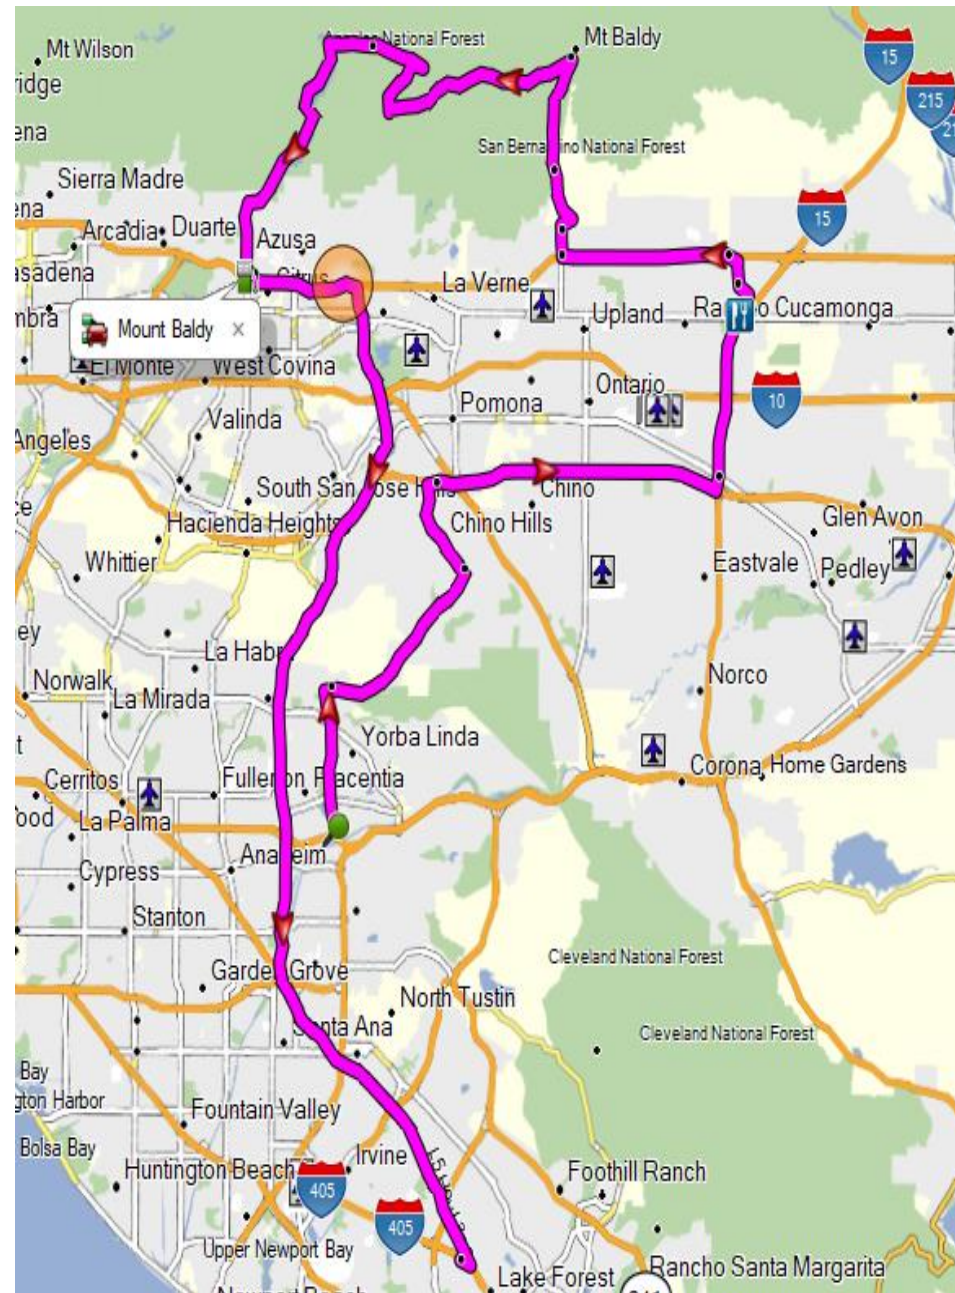

Mt. Baldy

Meet up: Jerome's Anaheim

Meet at 7:30 a.m. and Kick stands up: 8:00 a.m.

Left turn	on N. Tustin Road	
Right turn	on Valencia Ave	4.8
Right turn	on Carbon Canyon	5.1
Left turn	on Chino Hills Parkway	13.6
Right turn	on CA – 60 East	17.3
Exit Right	on 15North	29.6
Exit Right	Exit 112 CA – 66 Foothill Blvd	36.0
Left turn	on Foothill Blvd	36.4
Right turn	on Monet Ave	36.7
Arrive Richie's Diner - Upland (Breakfast) – (D 10:30 am)		36.8
Continue North and Right turn on Victoria Gardens		
Left turn	on Base Line Road	38.0
Right turn	on Day Creek Road	38.4
Left turn	on I – 210 West	39.5
Exit Right	Exit 54 Mountain Ave	46.9
Right turn	on N Mountain Ave	47.2
Right turn	on Mt Baldy Road	51.4
Left turn	on Glendora Ridge Road	56.1
Right turn	on Glendora Mountain Road	68.0
Left turn	on E East Fork Road	72.8
Right turn	on San Gabriel Canyon Road	78.1
Arrive Chevron (Gas) (D 12:35 pm)		89.6
Return and Left on San Gabriel Canyon Road		
Right turn	on I – 210 East to San Bernadino	89.9
Exit Right	Exit 45 I – 57 South	94.3
Continue	on I – 5 South	120
Exit Right	on Exit 92 Bake and Turn Right	133
Right turn	on Research Drive	133
Arrive OC Harley Davidson (A 1:20 pm)		134

Times are estimates. It's all about the Journey!