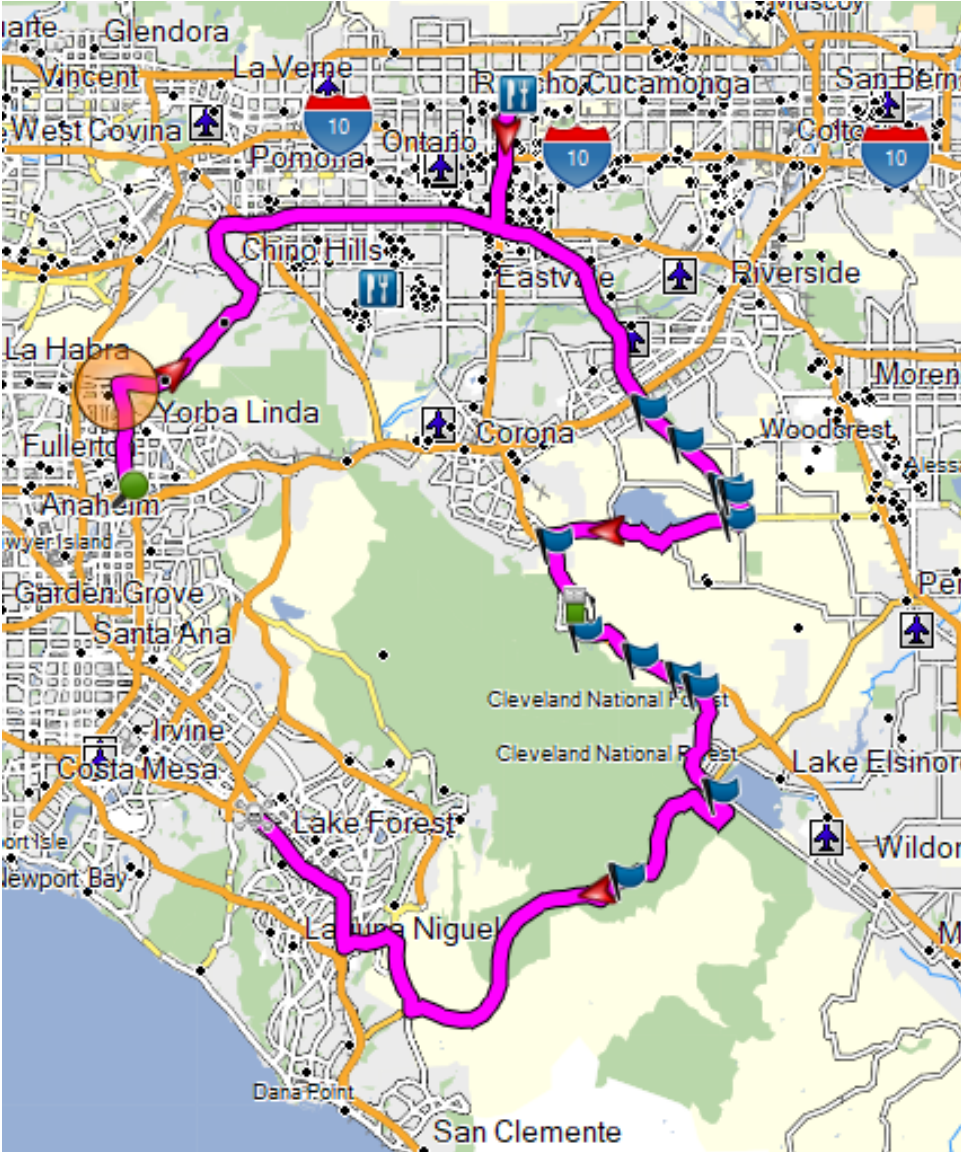

Left turn	on N. Tustin Road	.1
Right turn	on Valencia Ave	4.8
Right turn	Carbon Canyon	5.1
Left turn	Chino Hills Pkwy	13.6
Stay Right	on I – 60 East Ramp	17.3
Exit Right	on I – 15 North	29.6
Exit Right	Exit 112 Foothill Blvd	36.0
Left turn	on Foothill Blvd	36.4
Right turn	on Monet Ave	36.7
Arrive Richie's Diner – Alpine (D 10:25 am)		36.8

Continue on Monet Drive North		
Right turn	on Victoria Gardens Lane	36.8
Right turn	on Base Line Road	38.0
Right turn	on I – 15 South	38.7
Exit Right	on CA – 60 East	45.7
Exit Right	Exit 42 Van Buren Blvd and turn Right	47.2
Right turn	on Mockingbird Canyon Road	60.1
Left turn	on John Harley Road	63.0
Right turn	on Cajalco Road	64.8
Left turn	on Temescal Canyon Road	74.9
Arrive Shell – (Gas) Temescal Canyon (D 11:55 am)		79.8

Richie's Diner
 Meet up: Jerome's
 Meet at 7:30 a.m. and Kick stands up: 8:00 a.m.

Times are estimates. It's all about the Journey!

Left turn  on N. Tustin Road	.1
Right turn  on Valencia Ave	4.8
Right turn  Carbon Canyon	5.1
Left turn  Chino Hills Pkwy	13.6
Stay Right  on I – 60 East Ramp	17.3
Exit Right  on I – 15 North	29.6
Exit Right  Exit 112 Foothill Blvd	36.0
Left turn  on Foothill Blvd	36.4
Right turn  on Monet Ave	36.7
<u>Arrive Richie's Diner – Alpine (D 10:25 am)</u>	36.8
Continue on Monet Drive North	
Right turn  on Victoria Gardens Lane	36.8
Right turn  on Base Line Road	38.0
Right turn  on I – 15 South	38.7
Exit Right  on CA – 60 East	45.7
Exit Right  Exit 42 Van Buren Blvd and turn Right	47.2
Right turn  on Mockingbird Canyon Road	60.1
Left turn  on John Harley Road	63.0
Right turn  on Cajalco Road	64.8
Left turn  on Temescal Canyon Road	74.9

Arrive OC Harley – (A 1:10 pm) **133**