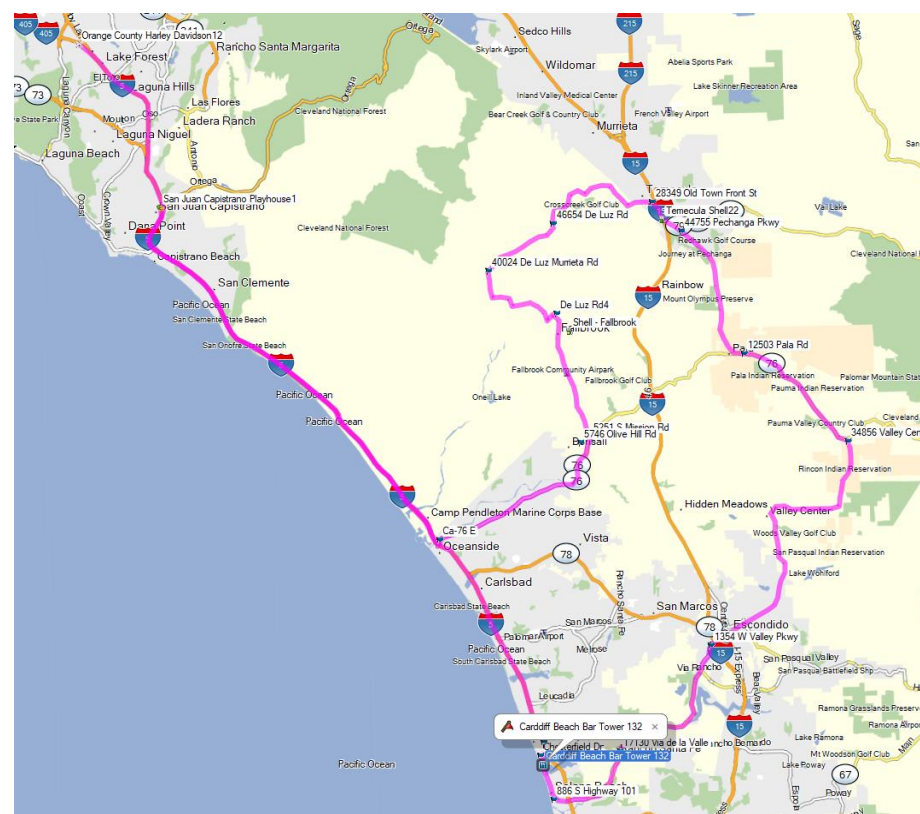

Right	on El Camino Real	
Right	on Ortega Hwy	0.1
Left	on Ortega Hwy	0.2
Right	on I-5 S	0.2
Right	exit 54A on CA-76 E	28.2
Left	on S Mission Rd	41.0
Right	on Mission Rd	47.6
Left	on N Pico Ave	47.7
Left	on De Luz Rd	48.9
Right	on De Luz Murrieta Rd	57.0
Right	on Rancho California Rd	66.3
Right	on Old Town Front St	71.2
Arrive Temecula Shell (D: 10:15 am)		72.6
Left	on Temecula Pkwy	72.7
Right	on Pechanga Pkwy	73.6
Left	on Pala Mission Rd	82.6
Left	on CA-76	83.2
Enter roundabout		92.0
Right	1st exit on Valley Ctr Rd	92.0
Right	on E Valley Pkwy	110.0
Left	on Via de la Valle	121.0
Right	on Old Hwy 101	128.0
Arrive Tower 13 (A:11:45 am – D:1:15 pm)		130.0
Right	on Chesterfield Dr	131.0
Right	Birmingham Dr	131.0
Left	I-5 N ramp	131.0
Right	Bake Pkwy ramp	184.0
Right	exit 92B Bake Pkwy	185.0
Right	Research Dr	185.0
Arrive OCHD (A:2:00 pm)		186.0

Cardiff Beach Tower 13 Lunch Ride
Saturday April 2, 2022
Departure Location: Camino Real San Juan Capistrano
Time: Arrive at 7:30 a.m for an 8:00 a.m Departure
Diamond Route Characteristics: Two Diamond

Time estimates are for reference only

3/17/2022