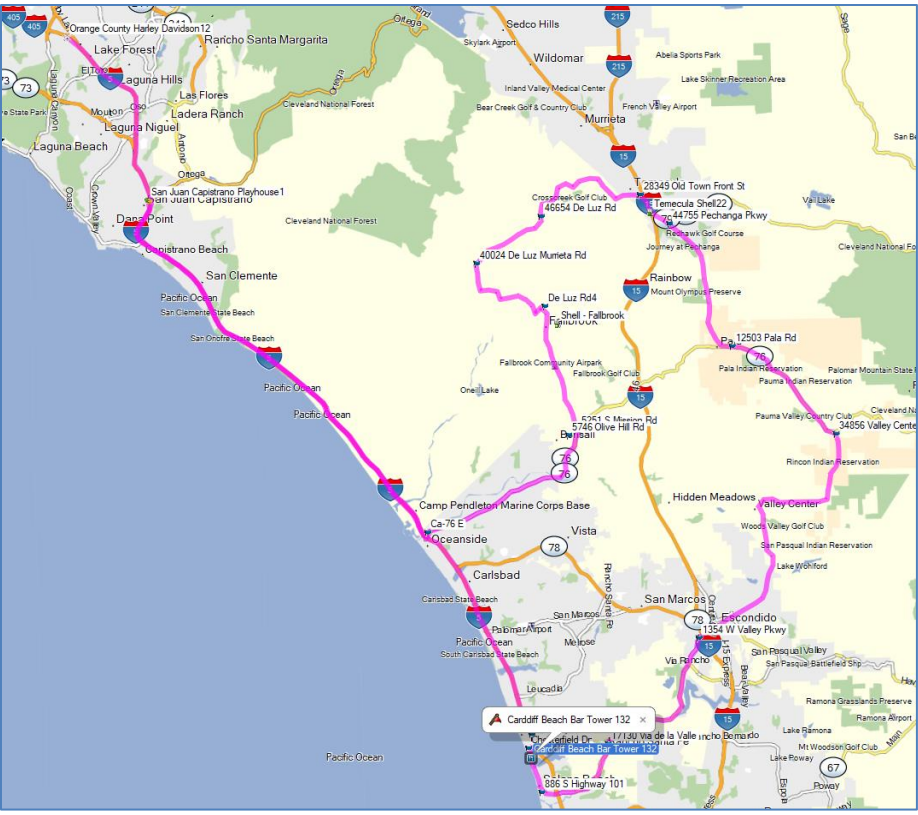

Right	➔	on El Camino Real	
Right	➔	on Ortega Hwy	0.1
Left	➤	on Ortega Hwy	0.2
Right	➔	on I-5 S	0.2
Right	➔	exit 54A on CA-76 E	28.2
Left	➤	on S Mission Rd	41.0
Right	➔	on Mission Rd	47.6
Left	➤	on N Pico Ave	47.7
Left	➤	on De Luz Rd	48.9
Right	➔	on De Luz Murrieta Rd	57.0
Right	➔	on Rancho California Rd	66.3
Right	➔	on Old Town Front St	71.2
Arrive Temecula Shell (D: 10:15 am)			72.6
Left	➤	on Temecula Pkwy	72.7
Right	➔	on Pechanga Pkwy	73.6
Left	➤	on Pala Mission Rd	82.6
Left	➤	on CA-76	83.2
Enter roundabout			92.0
Right 1st exit on Valley Ctr Rd			92.0
Right	➔	on E Valley Pkwy	110.0
Left	➤	on Via de la Valle	121.0
Right	➔	on Old Hwy 101	128.0
Arrive Cardiff-Tower 13 (A:11:45 – D:1:15 pm)			130.0
Right	➔	on Chesterfield Dr	131.0
Right	➔	Birmingham Dr	131.0
Left	➤	I-5 N ramp	131.0
Right	➔	Bake Pkwy ramp	184.0
Right	➔	exit 92B Bake Pkwy	185.0
Right	➔	Research Dr	185.0
Arrive OCHD			186.0

Cardiff Beach Tower 13 Lunch Ride
Saturday April 2, 2022
Departure Location: Camino Real San Juan Capistrano
Time: Arrive at 7:30 a.m for an 8:00 a.m Departure
Diamond Route Characteristics: Two Diamond

Time estimates are for reference only

3/17/2022